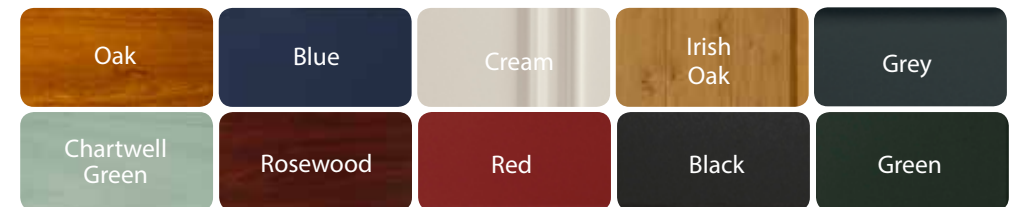

A choice of styles and colours whether you prefer a classic white finish or traditional woodgrain effect. We also offer a massive range of glass designs, styles and door furniture to create a truly stunning entrance to your home.

Quality Panel Doors

Our extremely popular PVCu doors are manufactured from virgin grade material to prevent discolouration and are subject to rigorous performance testing to ensure consistently high quality. Heres a handfull of the hundreds of designs available.

Colours & finishes

Stunning colours and woodgrain finishes to create a grand entrance to your home:

Composite Colour Doors

We have hundreds of composite door styles available, here are just a few.

A stylish entrance.